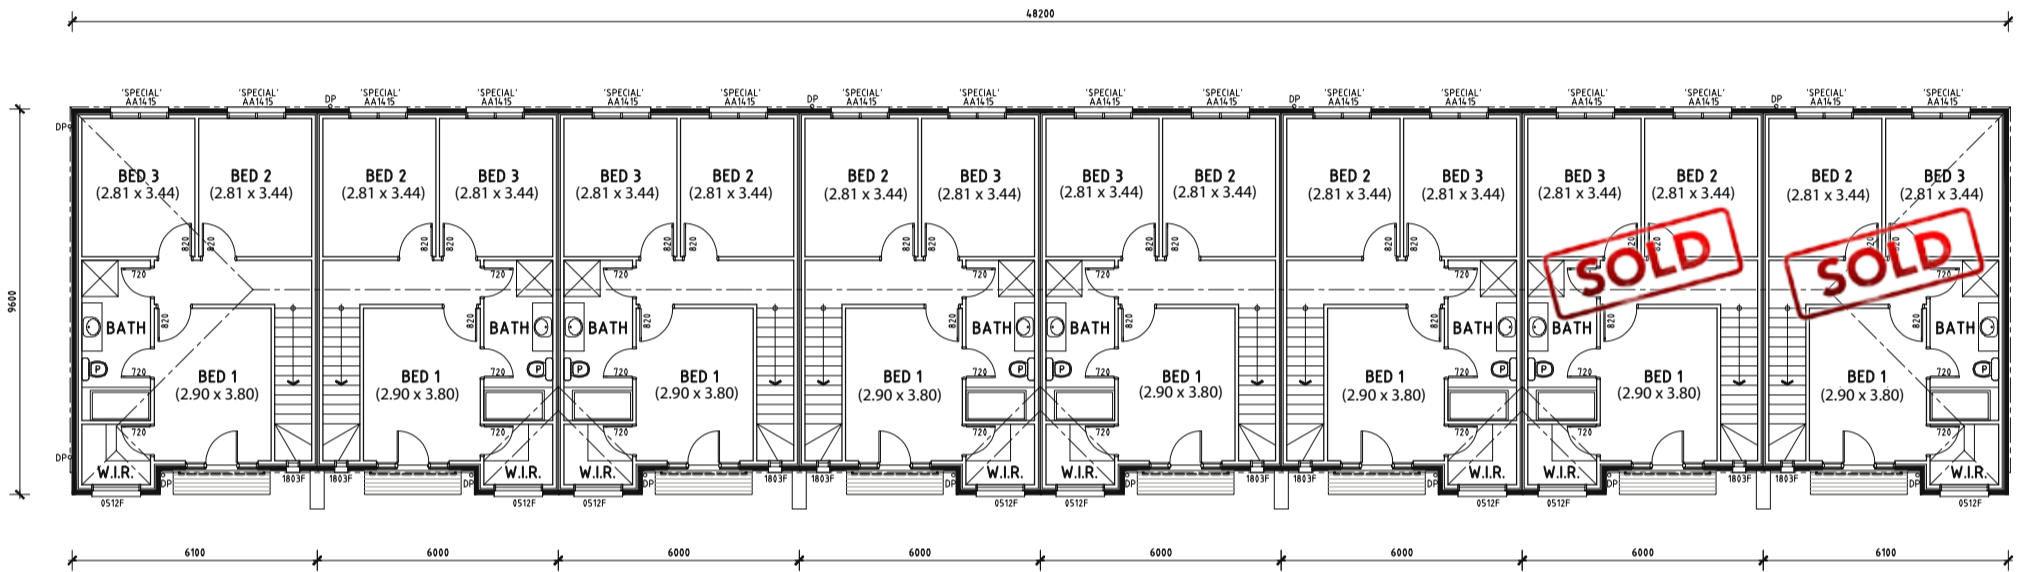

BlakeviewGrove

Kinggate Blvd, Blakeview

UPPER LEVEL

LOWER LEVEL

AREA	SQM
UNITS 1 & 8	
Living - Lower	51.29
Living - Upper	56.21
Porch	1.44
Verandah	4.92
TOTAL	113.86

AREA	SQM
UNITS 2,3,4,5,6 & 7	
Living - Lower	50.48
Living - Upper	55.25
Porch	1.44
Verandah	4.77
TOTAL	111.94