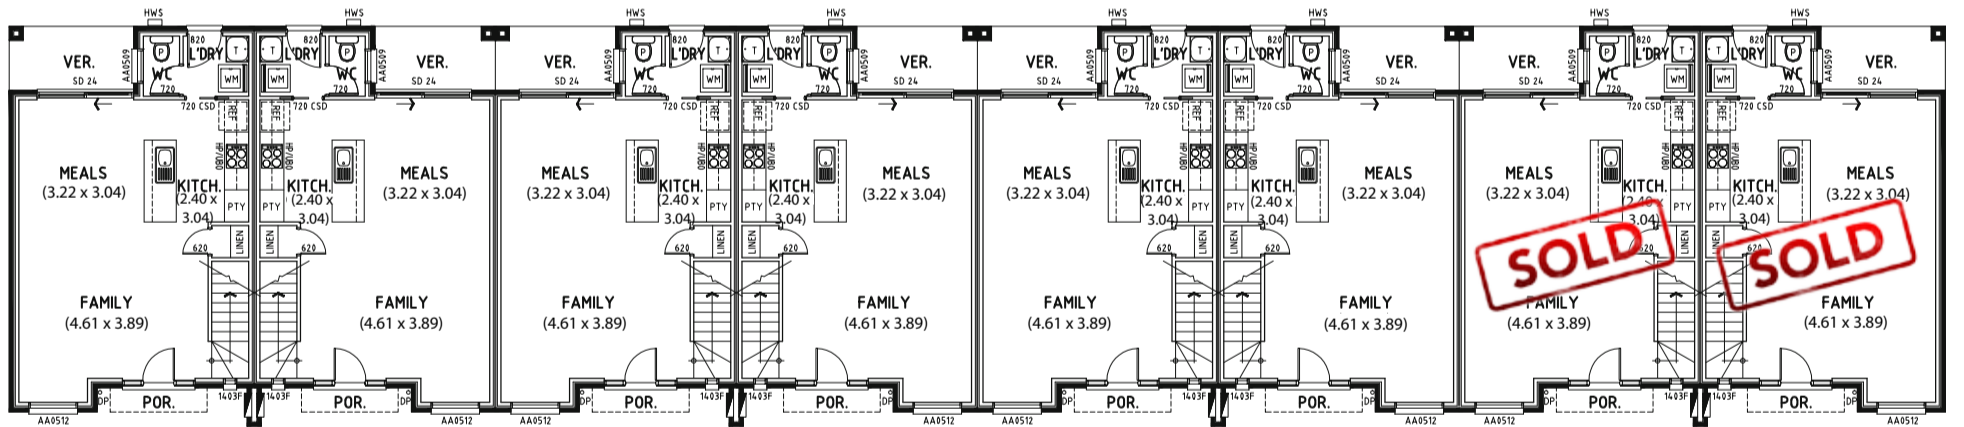

BlakeviewGrove

Kinggate Blvd, Blakeview

UPPER LEVEL

LOWER LEVEL

AREA	SQM
UNITS 1 & 8	
Living - Lower	51.29
Living - Upper	56.21
Porch	1.44
Verandah	4.92
TOTAL	113.86

AREA	SQM
UNITS 2,3,4,5,6 & 7	
Living - Lower	50.48
Living - Upper	55.25
Porch	1.44
Verandah	4.77
TOTAL	111.94